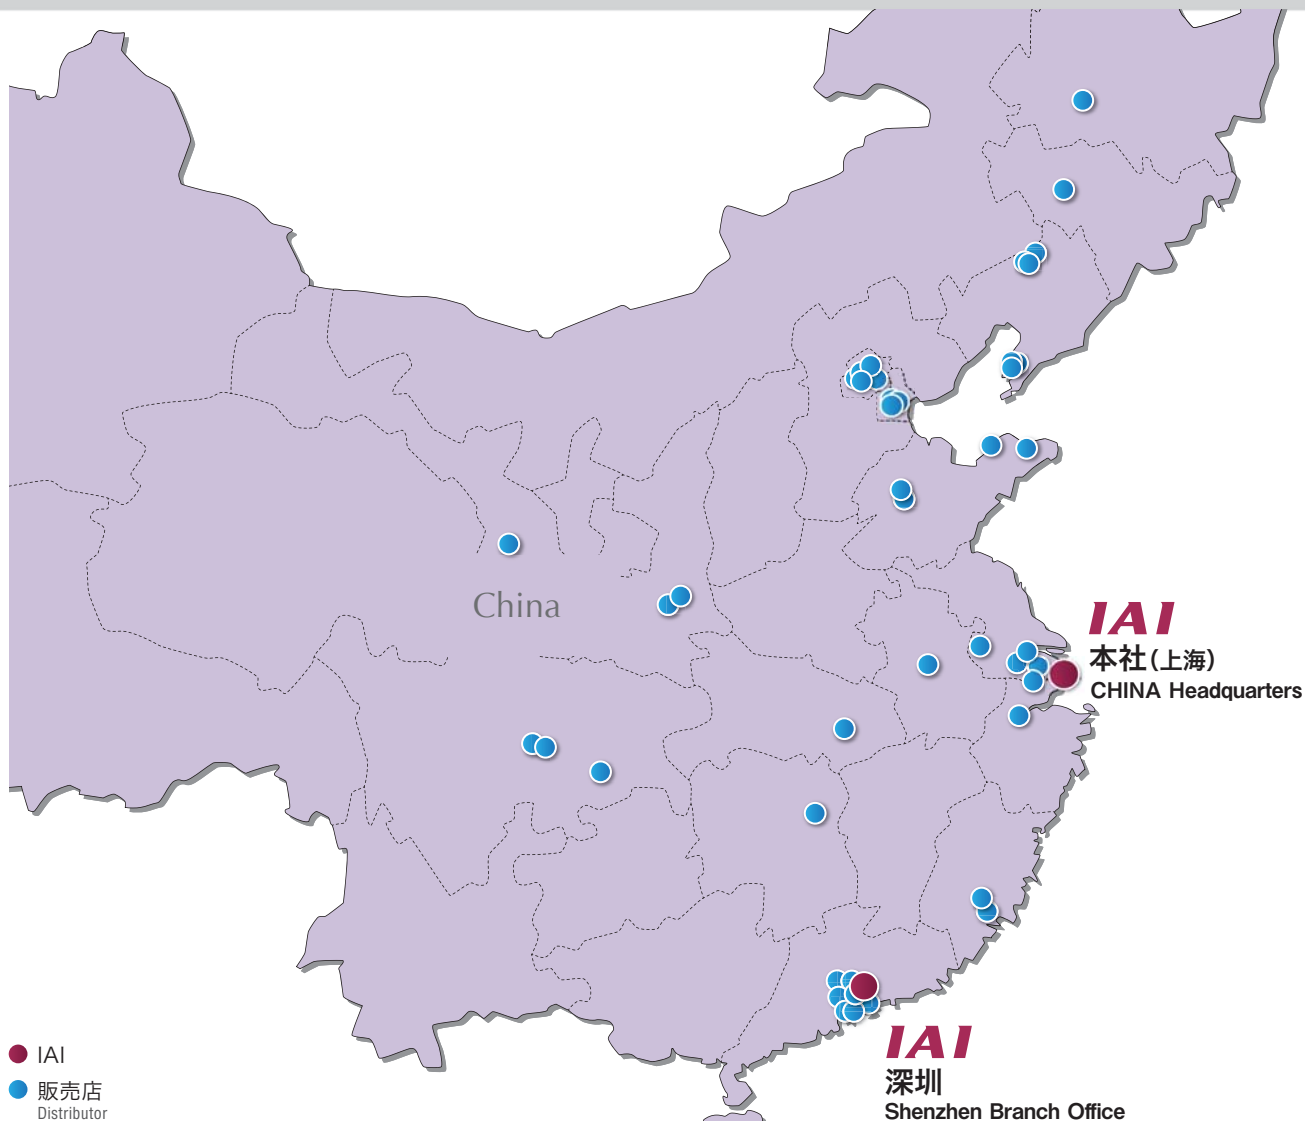

日本語 OK 日本語サポート
Japanese Support

TEC 技術サポート
Technical Support

商品ストック
Goods Stock

簡易修理
Simple Repair

中国を、アイエイアイ2拠点と販売店網34社でサポートします。

IAI supports all of China from two centers and a network of 34 distributors.

本社(上海)

CHINA Headquarters

SHANGHAI JIAHUA BUSINESS CENTER A8-303, 808, Hongqiao Rd. Shanghai 200030, China

TEL 021-6448-4753 FAX 021-6448-3992

E-mail shanghai@iai-robot.com

URL www.iai-robot.com

深圳

Shenzhen Branch Office

Rm 502, 212 Block, Tairan 4nd Rd, Tairan Industry Park, Chegongmiao, Shenzhen 518042, China

TEL 0755-2393-2307 FAX 0755-2393-2432

E-mail shenzhen@iai-robot.com