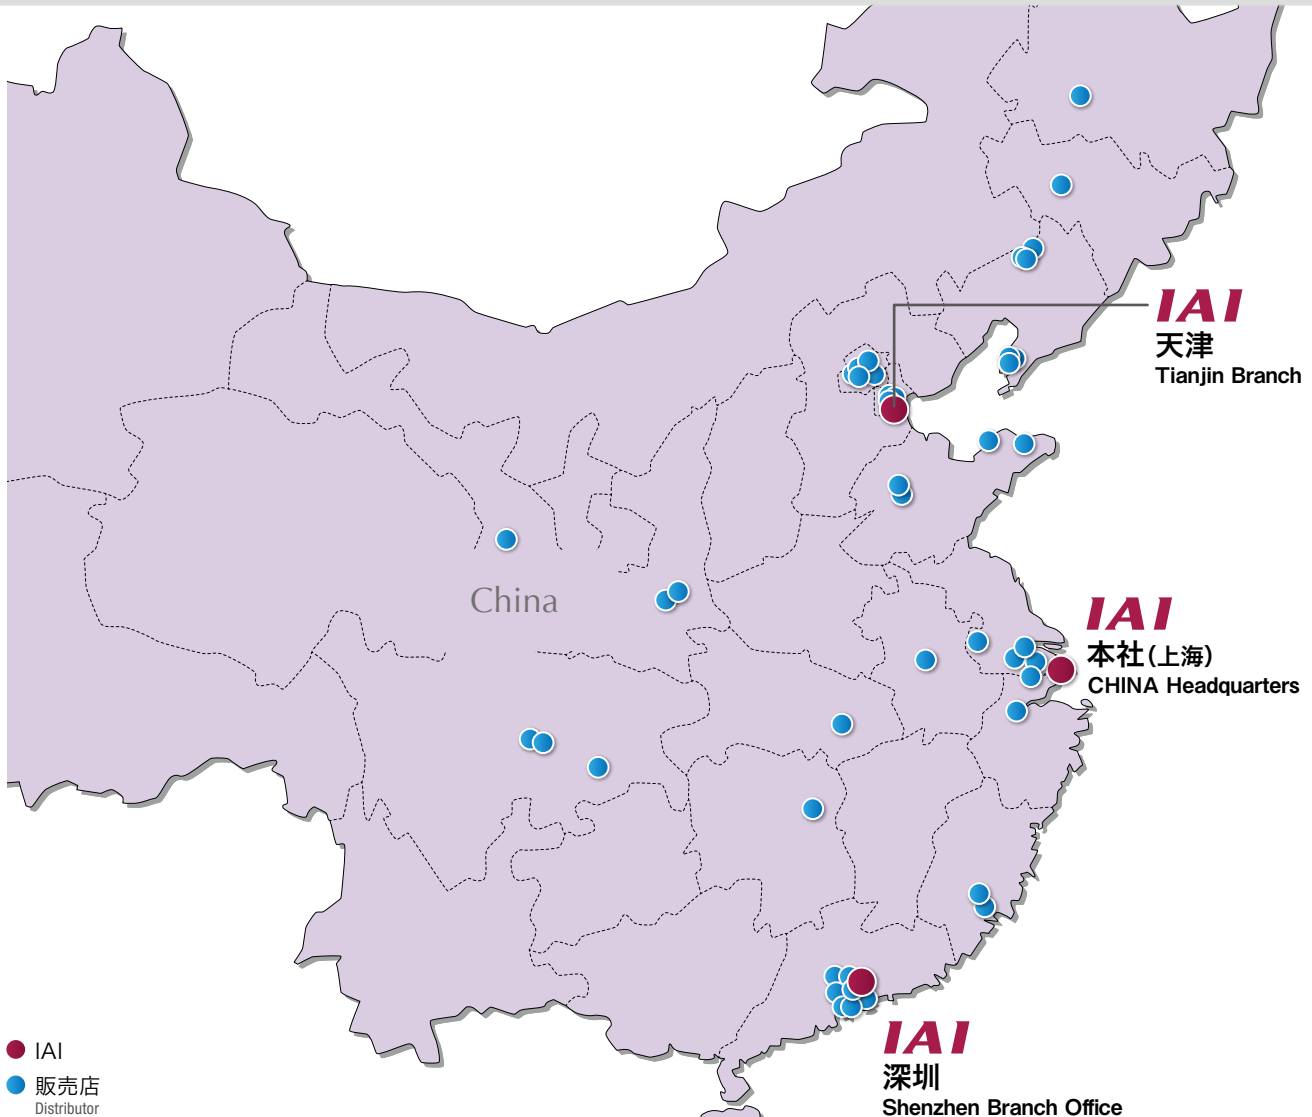

日本語 OK 日本語サポート
Japanese Support

TEC 技術サポート
Technical Support

簡易修理
Simple Repair

広域サポート
Broader-based Support

中国を、アイエイアイ3拠点と販売店網34社でサポートします。

IAI supports all of China from three centers and a network of 34 distributors.

本社(上海)

CHINA Headquarters

SHANGHAI JIAHUA BUSINESS CENTER A8-303, 808, Hongqiao Rd. Shanghai 200030, China

TEL 021-6448-4753 **FAX** 021-6448-3992

E-mail shanghai@iai-robot.com

URL www.iai-robot.com

天津

Tianjin Branch

Rm 2-1105, Hesheng Fortune Square, South side of Beian Bridge Qu, Tianjin 300021, China

TEL 022-5817-1826 **FAX** 022-5817-1828

E-mail tianjin@iai-robot.com

深圳

Shenzhen Branch Office

Rm 502, 212 Block, Tairan 4nd Rd, Tairan Industry Park, Chegongmiao, Shenzhen 518042, China

TEL 0755-2393-2307 **FAX** 0755-2393-2432

E-mail shenzhen@iai-robot.com